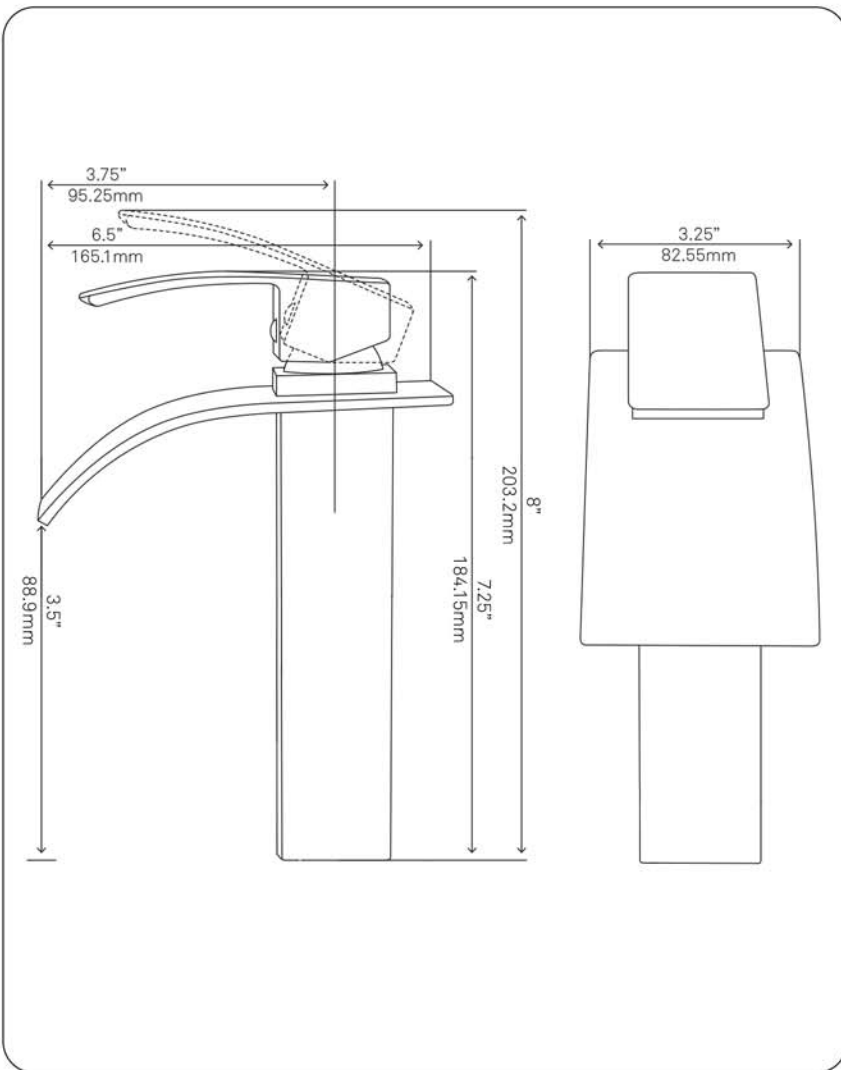

NOTES

Novatto reserves the right (1) to make changes in specifications and materials, and (2) to change or discontinue models, both without notice or obligation. Dimensions are for reference only, see www.NovattoInc.com for finish options and product availability.

Novatto Inc
TOLL FREE 844.404.4242
www.NovattoInc.com